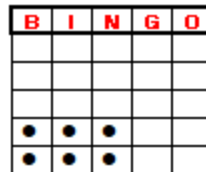

## RADIO BINGO GAME SCHEDULE EVERY FRIDAY NIGHT AT 7:30 PM ON 103.7FM **EFFECTIVE JANUARY 2021**

The "FREE" Game (Purple)	Separately purchased strip. Bingo in 4 numbers to win progressive jackpot. If not won, continue for \$200. Must bingo thru the FREE space.
Game 1 (Light Blue)	Double bingo, no four corners. \$300
Game 2 (Orange)	Part 1, one line or four corners. \$100 Part 2, double bingo, 4 corners are good. \$200
Game 3 (Brown)	Crazy L. \$300
Double Action	Crazy T. Play for half the take.
Game 4 (Dark Blue)	Part 1, one line or four corners. \$100 Part 2, double bingo, 4 corners are good. \$200
Game 5 (Salmon/Red)	Triple bingo – no four corners. \$500
INTERMISSION	
Community Fundraiser	Separately purchased strip, orange pre-printed Little Joe pattern. Played one time per month. Prize is split 50/50 between winner and recipient.
Game 6 (Yellow)	Block of six. \$300
Reverse Burst (Red, White & Blue)	Full card (MUST dab non-reversible numbers prior to start of game – see over). Play for half the take.
Game 7 (Pink)	Pattern is caller's choice. \$300
Game 8 (Green)	Part 1, large picture frame. \$500 Part 2, full card jackpot. \$2000 (or more)

# PATTERNS

The 'Free' Game (must bingo through the Free space)

Crazy L (Letter L in any direction)

Crazy T (Letter T in any direction)

Block of Six in any direction (no Free space)

Large Picture Frame

Little Joe