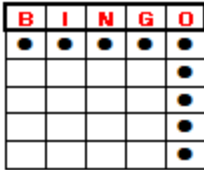

## RADIO BINGO GAME SCHEDULE EVERY FRIDAY NIGHT AT 7:30 PM ON 103.7FM **EFFECTIVE JANUARY 2021**

The "FREE" Game (Purple)	Separately purchased strip. Bingo in 4 numbers to win progressive jackpot. If not won, continue for \$200. Must bingo thru the FREE space.
Game 1 (Light Blue)	Double bingo, no four corners. \$300
Game 2 (Orange)	Part 1, one line or four corners. \$100 Part 2, double bingo, 4 corners are good. \$200
Game 3 (Brown)	Crazy L. \$300
Double Action	Crazy T. Play for half the take.
Game 4 (Dark Blue)	Part 1, one line or four corners. \$100 Part 2, double bingo, 4 corners are good. \$200
Game 5 (Salmon/Red)	Triple bingo – no four corners. \$500
INTERMISSION	
Community Fundraiser	Separately purchased strip, orange pre-printed Little Joe pattern. Played one time per month. Prize is split 50/50 between winner and recipient.
Game 6 (Yellow)	Block of six. \$300
Reverse Burst (Red, White & Blue)	Full card (MUST dab non-reversible numbers prior to start of game – see over). Play for half the take.
Game 7 (Pink)	Pattern is caller's choice. \$300
Game 8 (Green)	Part 1, large picture frame. \$500 Part 2, full card jackpot. \$2000 (or more)

*\*Jackpot prize may change weekly. Multiple winners will split the prizes and bonus prizes equally.*

**Winners Call 450-638-1313**

**Thank you for playing.**

# PATTERNS

The 'Free' Game (must bingo through the Free space)

Crazy L (Letter L in any direction)

Crazy T (Letter T in any direction)

Block of Six in any direction (no Free space)

Large Picture Frame

Little Joe