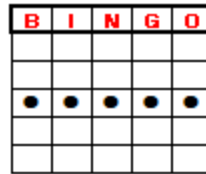

## RADIO BINGO GAME SCHEDULE EVERY FRIDAY NIGHT AT 7:30 PM ON 103.7FM **EFFECTIVE JANUARY 2021**

The "FREE" Game (Purple)	Separately purchased strip. Bingo in 4 numbers to win progressive jackpot. If not won, continue for \$200. Must bingo thru the FREE space.
Game 1 (Light Blue)	Double bingo, no four corners. \$300
Game 2 (Orange)	Part 1, one line or four corners. \$100 Part 2, double bingo, 4 corners are good. \$200
Game 3 (Brown)	Crazy L. \$300
Double Action	Crazy T. Play for half the take.
Game 4 (Dark Blue)	Part 1, one line or four corners. \$100 Part 2, double bingo, 4 corners are good. \$200
Game 5 (Salmon/Red)	Triple bingo – no four corners. \$500
INTERMISSION	
Community Fundraiser	Separately purchased strip, orange pre-printed Little Joe pattern. Played one time per month. Prize is split 50/50 between winner and recipient.
Game 6 (Yellow)	Block of six. \$300
Reverse Burst (Red, White & Blue)	Full card (MUST dab non-reversible numbers prior to start of game – see over). Play for half the take.
Game 7 (Pink)	Pattern is caller's choice. \$300
Game 8 (Green)	Part 1, large picture frame. \$500 Part 2, full card jackpot. \$2000 (or more)

# PATTERNS

The 'Free' Game (must bingo through the Free space)

Crazy L (Letter L in any direction)

Crazy T (Letter T in any direction)

Block of Six in any direction (no Free space)

Large Picture Frame

Little Joe