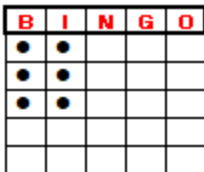

# PATTERNS

The 'Free' Game (must bingo through the Free space)

Crazy L (Letter L in any direction)

Crazy T (Letter T in any direction)

Block of Six in any direction (no Free space)

Large Picture Frame

Little Joe