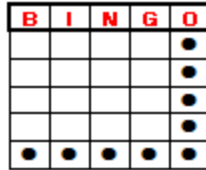

## RADIO BINGO GAME SCHEDULE EVERY FRIDAY NIGHT AT 7:30 PM ON 103.7FM **EFFECTIVE JANUARY 2021**

The "FREE" Game (Purple)	Separately purchased strip. Bingo in 4 numbers to win progressive jackpot. If not won, continue for \$200. Must bingo thru the FREE space.
Game 1 (Light Blue)	Double bingo, no four corners. \$300
Game 2 (Orange)	Part 1, one line or four corners. \$100 Part 2, double bingo, 4 corners are good. \$200
Game 3 (Brown)	Crazy L. \$300
Double Action	Crazy T. Play for half the take.
Game 4 (Dark Blue)	Part 1, one line or four corners. \$100 Part 2, double bingo, 4 corners are good. \$200
Game 5 (Salmon/Red)	Triple bingo – no four corners. \$500
INTERMISSION	
Community Fundraiser	Separately purchased strip, orange pre-printed Little Joe pattern. Played one time per month. Prize is split 50/50 between winner and recipient.
Game 6 (Yellow)	Block of six. \$300
Reverse Burst (Red, White & Blue)	Full card (MUST dab non-reversible numbers prior to start of game – see over). Play for half the take.
Game 7 (Pink)	Pattern is caller's choice. \$300
Game 8 (Green)	Part 1, large picture frame. \$500 Part 2, full card jackpot. \$2000 (or more)

*\*Jackpot prize may change weekly. Multiple winners will split the prizes and bonus prizes equally.*

**Winners Call 450-638-1313**

**Thank you for playing.**

# PATTERNS

The 'Free' Game (must bingo through the Free space)

Crazy L (Letter L in any direction)

Crazy T (Letter T in any direction)

Block of Six in any direction (no Free space)

Large Picture Frame

Little Joe