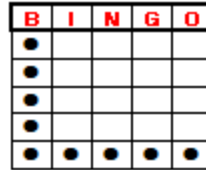

## RADIO BINGO GAME SCHEDULE EVERY FRIDAY NIGHT AT 7:30 PM ON 103.7FM **EFFECTIVE JANUARY 2021**

The "FREE" Game (Purple)	Separately purchased strip. Bingo in 4 numbers to win progressive jackpot. If not won, continue for \$200. Must bingo thru the FREE space.
Game 1 (Light Blue)	Double bingo, no four corners. \$300
Game 2 (Orange)	Part 1, one line or four corners. \$100 Part 2, double bingo, 4 corners are good. \$200
Game 3 (Brown)	Crazy L. \$300
Double Action	Crazy T. Play for half the take.
Game 4 (Dark Blue)	Part 1, one line or four corners. \$100 Part 2, double bingo, 4 corners are good. \$200
Game 5 (Salmon/Red)	Triple bingo – no four corners. \$500
INTERMISSION	
Community Fundraiser	Separately purchased strip, orange pre-printed Little Joe pattern. Played one time per month. Prize is split 50/50 between winner and recipient.
Game 6 (Yellow)	Block of six. \$300
Reverse Burst (Red, White & Blue)	Full card (MUST dab non-reversible numbers prior to start of game – see over). Play for half the take.
Game 7 (Pink)	Pattern is caller's choice. \$300
Game 8 (Green)	Part 1, large picture frame. \$500 Part 2, full card jackpot. \$2000 (or more)

*\*Jackpot prize may change weekly. Multiple winners will split the prizes and bonus prizes equally.*

**Winners Call 450-638-1313**

**Thank you for playing.**

# PATTERNS

The 'Free' Game (must bingo through the Free space)

Crazy L (Letter L in any direction)

Crazy T (Letter T in any direction)

Block of Six in any direction (no Free space)

Large Picture Frame

Little Joe