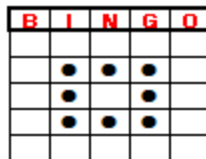

## RADIO BINGO GAME SCHEDULE EVERY FRIDAY NIGHT AT 7:30 PM ON 103.7FM **EFFECTIVE JANUARY 2021**

The "FREE" Game (Purple)	Separately purchased strip. Bingo in 4 numbers to win progressive jackpot. If not won, continue for \$200. Must bingo thru the FREE space.
Game 1 (Light Blue)	Double bingo, no four corners. \$300
Game 2 (Orange)	Part 1, one line or four corners. \$100 Part 2, double bingo, 4 corners are good. \$200
Game 3 (Brown)	Crazy L. \$300
Double Action	Crazy T. Play for half the take.
Game 4 (Dark Blue)	Part 1, one line or four corners. \$100 Part 2, double bingo, 4 corners are good. \$200
Game 5 (Salmon/Red)	Triple bingo – no four corners. \$500
INTERMISSION	
Community Fundraiser	Separately purchased strip, orange pre-printed Little Joe pattern. Played one time per month. Prize is split 50/50 between winner and recipient.
Game 6 (Yellow)	Block of six. \$300
Reverse Burst (Red, White & Blue)	Full card (MUST dab non-reversible numbers prior to start of game – see over). Play for half the take.
Game 7 (Pink)	Pattern is caller's choice. \$300
Game 8 (Green)	Part 1, large picture frame. \$500 Part 2, full card jackpot. \$2000 (or more)

# PATTERNS

The 'Free' Game (must bingo through the Free space)

Crazy L (Letter L in any direction)

Crazy T (Letter T in any direction)

Block of Six in any direction (no Free space)

Large Picture Frame

Little Joe