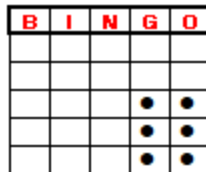

# PATTERNS

The 'Free' Game (must bingo through the Free space)

Crazy L (Letter L in any direction)

Crazy T (Letter T in any direction)

Block of Six in any direction (no Free space)

Large Picture Frame

Little Joe