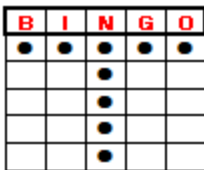

# PATTERNS

The 'Free' Game (must bingo through the Free space)

Crazy L (Letter L in any direction)

Crazy T (Letter T in any direction)

Block of Six in any direction (no Free space)

Large Picture Frame

Little Joe