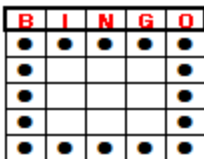

## RADIO BINGO GAME SCHEDULE EVERY FRIDAY NIGHT AT 7:30 PM ON 103.7FM **EFFECTIVE JANUARY 2021**

The "FREE" Game (Purple)	Separately purchased strip. Bingo in 4 numbers to win progressive jackpot. If not won, continue for \$200. Must bingo thru the FREE space.
Game 1 (Light Blue)	Double bingo, no four corners. \$300
Game 2 (Orange)	Part 1, one line or four corners. \$100 Part 2, double bingo, 4 corners are good. \$200
Game 3 (Brown)	Crazy L. \$300
Double Action	Crazy T. Play for half the take.
Game 4 (Dark Blue)	Part 1, one line or four corners. \$100 Part 2, double bingo, 4 corners are good. \$200
Game 5 (Salmon/Red)	Triple bingo – no four corners. \$500
INTERMISSION	
Community Fundraiser	Separately purchased strip, orange pre-printed Little Joe pattern. Played one time per month. Prize is split 50/50 between winner and recipient.
Game 6 (Yellow)	Block of six. \$300
Reverse Burst (Red, White & Blue)	Full card (MUST dab non-reversible numbers prior to start of game – see over). Play for half the take.
Game 7 (Pink)	Pattern is caller's choice. \$300
Game 8 (Green)	Part 1, large picture frame. \$500 Part 2, full card jackpot. \$2000 (or more)

# PATTERNS

The 'Free' Game (must bingo through the Free space)

Crazy L (Letter L in any direction)

Crazy T (Letter T in any direction)

Block of Six in any direction (no Free space)

Large Picture Frame

Little Joe