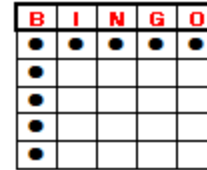

## RADIO BINGO GAME SCHEDULE EVERY FRIDAY NIGHT AT 7:30 PM ON 103.7FM **EFFECTIVE JANUARY 2021**

The "FREE" Game (Purple)	Separately purchased strip. Bingo in 4 numbers to win progressive jackpot. If not won, continue for \$200. Must bingo thru the FREE space.
Game 1 (Light Blue)	Double bingo, no four corners. \$300
Game 2 (Orange)	Part 1, one line or four corners. \$100 Part 2, double bingo, 4 corners are good. \$200
Game 3 (Brown)	Crazy L. \$300
Double Action	Crazy T. Play for half the take.
Game 4 (Dark Blue)	Part 1, one line or four corners. \$100 Part 2, double bingo, 4 corners are good. \$200
Game 5 (Salmon/Red)	Triple bingo – no four corners. \$500
INTERMISSION	
Community Fundraiser	Separately purchased strip, orange pre-printed Little Joe pattern. Played one time per month. Prize is split 50/50 between winner and recipient.
Game 6 (Yellow)	Block of six. \$300
Reverse Burst (Red, White & Blue)	Full card (MUST dab non-reversible numbers prior to start of game – see over). Play for half the take.
Game 7 (Pink)	Pattern is caller's choice. \$300
Game 8 (Green)	Part 1, large picture frame. \$500 Part 2, full card jackpot. \$2000 (or more)

*\*Jackpot prize may change weekly. Multiple winners will split the prizes and bonus prizes equally.*

**Winners Call 450-638-1313**

**Thank you for playing.**

# PATTERNS

The 'Free' Game (must bingo through the Free space)

Crazy L (Letter L in any direction)

Crazy T (Letter T in any direction)

Block of Six in any direction (no Free space)

Large Picture Frame

Little Joe