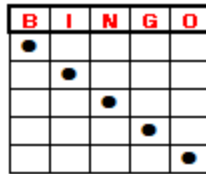

## RADIO BINGO GAME SCHEDULE EVERY FRIDAY NIGHT AT 7:30 PM ON 103.7FM **EFFECTIVE JANUARY 2021**

The "FREE" Game (Purple)	Separately purchased strip. Bingo in 4 numbers to win progressive jackpot. If not won, continue for \$200. Must bingo thru the FREE space.
Game 1 (Light Blue)	Double bingo, no four corners. \$300
Game 2 (Orange)	Part 1, one line or four corners. \$100 Part 2, double bingo, 4 corners are good. \$200
Game 3 (Brown)	Crazy L. \$300
Double Action	Crazy T. Play for half the take.
Game 4 (Dark Blue)	Part 1, one line or four corners. \$100 Part 2, double bingo, 4 corners are good. \$200
Game 5 (Salmon/Red)	Triple bingo – no four corners. \$500
INTERMISSION	
Community Fundraiser	Separately purchased strip, orange pre-printed Little Joe pattern. Played one time per month. Prize is split 50/50 between winner and recipient.
Game 6 (Yellow)	Block of six. \$300
Reverse Burst (Red, White & Blue)	Full card (MUST dab non-reversible numbers prior to start of game – see over). Play for half the take.
Game 7 (Pink)	Pattern is caller's choice. \$300
Game 8 (Green)	Part 1, large picture frame. \$500 Part 2, full card jackpot. \$2000 (or more)

# PATTERNS

The 'Free' Game (must bingo through the Free space)

Crazy L (Letter L in any direction)

Crazy T (Letter T in any direction)

Block of Six in any direction (no Free space)

Large Picture Frame

Little Joe