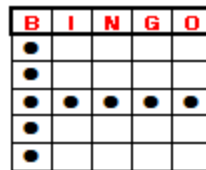

## RADIO BINGO GAME SCHEDULE EVERY FRIDAY NIGHT AT 7:30 PM ON 103.7FM **EFFECTIVE JANUARY 2021**

The "FREE" Game (Purple)	Separately purchased strip. Bingo in 4 numbers to win progressive jackpot. If not won, continue for \$200. Must bingo thru the FREE space.
Game 1 (Light Blue)	Double bingo, no four corners. \$300
Game 2 (Orange)	Part 1, one line or four corners. \$100 Part 2, double bingo, 4 corners are good. \$200
Game 3 (Brown)	Crazy L. \$300
Double Action	Crazy T. Play for half the take.
Game 4 (Dark Blue)	Part 1, one line or four corners. \$100 Part 2, double bingo, 4 corners are good. \$200
Game 5 (Salmon/Red)	Triple bingo – no four corners. \$500
INTERMISSION	
Community Fundraiser	Separately purchased strip, orange pre-printed Little Joe pattern. Played one time per month. Prize is split 50/50 between winner and recipient.
Game 6 (Yellow)	Block of six. \$300
Reverse Burst (Red, White & Blue)	Full card (MUST dab non-reversible numbers prior to start of game – see over). Play for half the take.
Game 7 (Pink)	Pattern is caller's choice. \$300
Game 8 (Green)	Part 1, large picture frame. \$500 Part 2, full card jackpot. \$2000 (or more)

# PATTERNS

The 'Free' Game (must bingo through the Free space)

Crazy L (Letter L in any direction)

Crazy T (Letter T in any direction)

Block of Six in any direction (no Free space)

Large Picture Frame

Little Joe