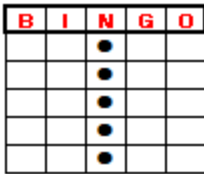

PATTERNS

The 'Free' Game (must bingo through the Free space)

Crazy L (Letter L in any direction)