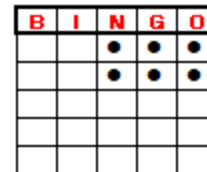

## RADIO BINGO GAME SCHEDULE EVERY FRIDAY NIGHT AT 7:30 PM ON 103.7FM **EFFECTIVE JANUARY 2021**

The "FREE" Game (Purple)	Separately purchased strip. Bingo in 4 numbers to win progressive jackpot. If not won, continue for \$200. Must bingo thru the FREE space.
Game 1 (Light Blue)	Double bingo, no four corners. \$300
Game 2 (Orange)	Part 1, one line or four corners. \$100 Part 2, double bingo, 4 corners are good. \$200
Game 3 (Brown)	Crazy L. \$300
Double Action	Crazy T. Play for half the take.
Game 4 (Dark Blue)	Part 1, one line or four corners. \$100 Part 2, double bingo, 4 corners are good. \$200
Game 5 (Salmon/Red)	Triple bingo – no four corners. \$500
INTERMISSION	
Community Fundraiser	Separately purchased strip, orange pre-printed Little Joe pattern. Played one time per month. Prize is split 50/50 between winner and recipient.
Game 6 (Yellow)	Block of six. \$300
Reverse Burst (Red, White & Blue)	Full card (MUST dab non-reversible numbers prior to start of game – see over). Play for half the take.
Game 7 (Pink)	Pattern is caller's choice. \$300
Game 8 (Green)	Part 1, large picture frame. \$500 Part 2, full card jackpot. \$2000 (or more)

# PATTERNS

The 'Free' Game (must bingo through the Free space)

Crazy L (Letter L in any direction)

Crazy T (Letter T in any direction)

Block of Six in any direction (no Free space)

Large Picture Frame

Little Joe