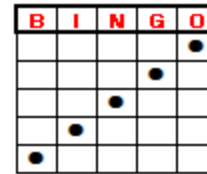

## RADIO BINGO GAME SCHEDULE EVERY FRIDAY NIGHT AT 7:30 PM ON 103.7FM **EFFECTIVE JANUARY 2021**

The "FREE" Game (Purple)	Separately purchased strip. Bingo in 4 numbers to win progressive jackpot. If not won, continue for \$200. Must bingo thru the FREE space.
Game 1 (Light Blue)	Double bingo, no four corners. \$300
Game 2 (Orange)	Part 1, one line or four corners. \$100 Part 2, double bingo, 4 corners are good. \$200
Game 3 (Brown)	Crazy L. \$300
Double Action	Crazy T. Play for half the take.
Game 4 (Dark Blue)	Part 1, one line or four corners. \$100 Part 2, double bingo, 4 corners are good. \$200
Game 5 (Salmon/Red)	Triple bingo – no four corners. \$500
INTERMISSION	
Community Fundraiser	Separately purchased strip, orange pre-printed Little Joe pattern. Played one time per month. Prize is split 50/50 between winner and recipient.
Game 6 (Yellow)	Block of six. \$300
Reverse Burst (Red, White & Blue)	Full card (MUST dab non-reversible numbers prior to start of game – see over). Play for half the take.
Game 7 (Pink)	Pattern is caller's choice. \$300
Game 8 (Green)	Part 1, large picture frame. \$500 Part 2, full card jackpot. \$2000 (or more)

# PATTERNS

The 'Free' Game (must bingo through the Free space)

Crazy L (Letter L in any direction)

Crazy T (Letter T in any direction)

Block of Six in any direction (no Free space)

Large Picture Frame

Little Joe