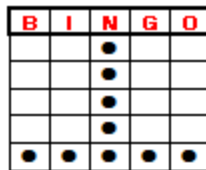

# PATTERNS

The 'Free' Game (must bingo through the Free space)

Crazy L (Letter L in any direction)

Crazy T (Letter T in any direction)

Block of Six in any direction (no Free space)

Large Picture Frame

Little Joe