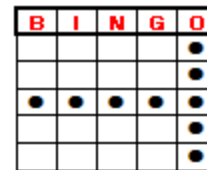

## RADIO BINGO GAME SCHEDULE EVERY FRIDAY NIGHT AT 7:30 PM ON 103.7FM **EFFECTIVE JANUARY 2021**

The "FREE" Game (Purple)	Separately purchased strip. Bingo in 4 numbers to win progressive jackpot. If not won, continue for \$200. Must bingo thru the FREE space.
Game 1 (Light Blue)	Double bingo, no four corners. \$300
Game 2 (Orange)	Part 1, one line or four corners. \$100 Part 2, double bingo, 4 corners are good. \$200
Game 3 (Brown)	Crazy L. \$300
Double Action	Crazy T. Play for half the take.
Game 4 (Dark Blue)	Part 1, one line or four corners. \$100 Part 2, double bingo, 4 corners are good. \$200
Game 5 (Salmon/Red)	Triple bingo – no four corners. \$500
INTERMISSION	
Community Fundraiser	Separately purchased strip, orange pre-printed Little Joe pattern. Played one time per month. Prize is split 50/50 between winner and recipient.
Game 6 (Yellow)	Block of six. \$300
Reverse Burst (Red, White & Blue)	Full card (MUST dab non-reversible numbers prior to start of game – see over). Play for half the take.
Game 7 (Pink)	Pattern is caller's choice. \$300
Game 8 (Green)	Part 1, large picture frame. \$500 Part 2, full card jackpot. \$2000 (or more)

# PATTERNS

The 'Free' Game (must bingo through the Free space)

Crazy L (Letter L in any direction)

Crazy T (Letter T in any direction)

Block of Six in any direction (no Free space)

Large Picture Frame

Little Joe