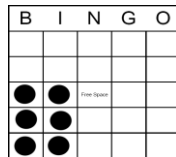

RADIO BINGO GAME SCHEDULE EVERY FRIDAY NIGHT AT 7:30 PM ON 103.7FM

| | |
|--------------------------------------|--|
| The "FREE" Game (Purple) | Separately purchased strip. Bingo in 4 numbers to win progressive jackpot. If not won, continue for a straight bingo (no four corners). \$200 |
| Game 1 (Light Blue) | Double bingo, no four corners. \$300 |
| Game 2 (Orange) | Part 1, one line or four corners. \$100 Part 2, double bingo, 4 corners are good. \$200 |
| Game 3 (Brown) | Drag race. \$300 |
| Double Action | Crazy T. Play for half the take. |
| Game 4 (Dark Blue) | Part 1, one line or four corners. \$100 Part 2, double bingo, 4 corners are good. \$200 |
| Game 5 (Salmon/Red) | Mini jackpot game – Number 5. \$500 |
| INTERMISSION | |
| Community Fundraiser | Separately purchased strip, orange pre-printed Little Joe pattern. Played one time per month. Prize is split 50/50 between winner and recipient. |
| Game 6 (Yellow) | Block of six. \$300 |
| Reverse Burst (Red, White & Blue) | Full card (MUST dab non-reversible numbers prior to start of game – see over). Play for half the take. |
| Game 7 (Pink) | Pattern is caller's choice. \$300 |
| Game 8 (Green) | Part 1, large picture frame. \$500 Part 2, full card jackpot. \$2000 (or more) |

**Jackpot prize may change weekly. Multiple winners will split the prizes and bonus prizes equally.*

Winners Call 450-638-1313

Thank you for playing.

PATTERNS

The "Free" Game

Crazy T

Block of Six

Large Picture Frame