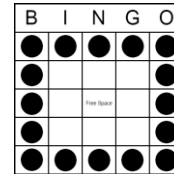

RADIO BINGO GAME SCHEDULE EVERY FRIDAY NIGHT AT 7:30 PM ON 103.7FM

| | |
|--------------------------------------|--|
| The "FREE" Game (Purple) | Separately purchased strip. Bingo in 4 numbers to win progressive jackpot. If not won, continue for a straight bingo (no four corners). \$200 |
| Game 1 (Light Blue) | Double bingo, no four corners. \$300 |
| Game 2 (Orange) | Part 1, one line or four corners. \$100 Part 2, double bingo, 4 corners are good. \$200 |
| Game 3 (Brown) | Drag race. \$300 |
| Double Action | Crazy T. Play for half the take. |
| Game 4 (Dark Blue) | Part 1, one line or four corners. \$100 Part 2, double bingo, 4 corners are good. \$200 |
| Game 5 (Salmon/Red) | Mini jackpot game – Number 5. \$500 |
| INTERMISSION | |
| Community Fundraiser | Separately purchased strip, orange pre-printed Little Joe pattern. Played one time per month. Prize is split 50/50 between winner and recipient. |
| Game 6 (Yellow) | Block of six. \$300 |
| Reverse Burst (Red, White & Blue) | Full card (MUST dab non-reversible numbers prior to start of game – see over). Play for half the take. |
| Game 7 (Pink) | Pattern is caller's choice. \$300 |
| Game 8 (Green) | Part 1, large picture frame. \$500 Part 2, full card jackpot. \$2000 (or more) |

**Jackpot prize may change weekly. Multiple winners will split the prizes and bonus prizes equally.*

Winners Call 450-638-1313

Thank you for playing.

PATTERNS

The "Free" Game

Crazy T

Block of Six

Large Picture Frame