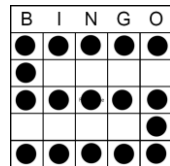

PATTERNS

The "Free" Game

Crazy T

Block of Six

Large Picture Frame

Number 5

Reverse Burst Legend

01-10	10-01	20-02	30-03	40-04	50-05	60-06
02-20	12-21	21-12	31-13	41-14	51-15	61-16
03-30	13-31	23-32	32-23	42-24	52-25	62-26
04-40	14-41	24-42	34-43	43-34	53-35	63-36
05-50	15-51	25-52	35-53	45-54	54-45	64-46
06-60	16-61	26-62	36-63	46-64	56-65	65-56
07-70	17-71	27-72	37-73	47-74	57-75	70-07
71-17	72-27	73-37	74-47	75-57		

Numbers that cannot be reversed (must be dabbed prior to game)

8, 9, 11, 18, 19, 22, 28, 29, 33, 38, 39, 44, 48, 49, 55, 58, 59, 66, 67, 68, 69