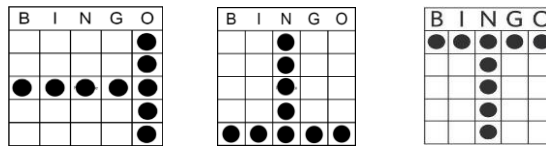

RADIO BINGO GAME SCHEDULE EVERY FRIDAY NIGHT AT 7:30 PM ON 103.7FM

| | |
|--------------------------------------|--|
| The "FREE" Game (Purple) | Separately purchased strip. Bingo in 4 numbers to win progressive jackpot. If not won, continue for a straight bingo (no four corners). \$200 |
| Game 1 (Light Blue) | Double bingo, no four corners. \$300 |
| Game 2 (Orange) | Part 1, one line or four corners. \$100 Part 2, double bingo, 4 corners are good. \$200 |
| Game 3 (Brown) | Drag race. \$300 |
| Double Action | Crazy T. Play for half the take. |
| Game 4 (Dark Blue) | Part 1, one line or four corners. \$100 Part 2, double bingo, 4 corners are good. \$200 |
| Game 5 (Salmon/Red) | Mini jackpot game – Number 5. \$500 |
| INTERMISSION | |
| Community Fundraiser | Separately purchased strip, orange pre-printed Little Joe pattern. Played one time per month. Prize is split 50/50 between winner and recipient. |
| Game 6 (Yellow) | Block of six. \$300 |
| Reverse Burst (Red, White & Blue) | Full card (MUST dab non-reversible numbers prior to start of game – see over). Play for half the take. |
| Game 7 (Pink) | Pattern is caller's choice. \$300 |
| Game 8 (Green) | Part 1, large picture frame. \$500 Part 2, full card jackpot. \$2000 (or more) |

**Jackpot prize may change weekly. Multiple winners will split the prizes and bonus prizes equally.*

Winners Call 450-638-1313

Thank you for playing.

PATTERNS

The "Free" Game

Crazy T

Block of Six

Large Picture Frame