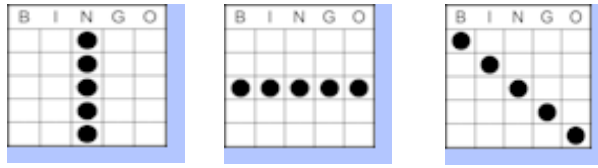

RADIO BINGO GAME SCHEDULE EVERY FRIDAY NIGHT AT 7:30 PM ON 103.7FM

| | |
|--------------------------------------|--|
| The "FREE" Game (Purple) | Separately purchased strip. Bingo in 4 numbers to win progressive jackpot. If not won, continue for a straight bingo (no four corners). \$200 |
| Game 1 (Light Blue) | Double bingo, no four corners. \$300 |
| Game 2 (Orange) | Part 1, one line or four corners. \$100 Part 2, double bingo, 4 corners are good. \$200 |
| Game 3 (Brown) | Drag race. \$300 |
| Double Action | Crazy T. Play for half the take. |
| Game 4 (Dark Blue) | Part 1, one line or four corners. \$100 Part 2, double bingo, 4 corners are good. \$200 |
| Game 5 (Salmon/Red) | Mini jackpot game – Number 5. \$500 |
| INTERMISSION | |
| Community Fundraiser | Separately purchased strip, orange pre-printed Little Joe pattern. Played one time per month. Prize is split 50/50 between winner and recipient. |
| Game 6 (Yellow) | Block of six. \$300 |
| Reverse Burst (Red, White & Blue) | Full card (MUST dab non-reversible numbers prior to start of game – see over). Play for half the take. |
| Game 7 (Pink) | Pattern is caller's choice. \$300 |
| Game 8 (Green) | Part 1, large picture frame. \$500 Part 2, full card jackpot. \$2000 (or more) |

**Jackpot prize may change weekly. Multiple winners will split the prizes and bonus prizes equally.*

Winners Call 450-638-1313

Thank you for playing.

PATTERNS

The "Free" Game

Crazy T

Block of Six

Large Picture Frame